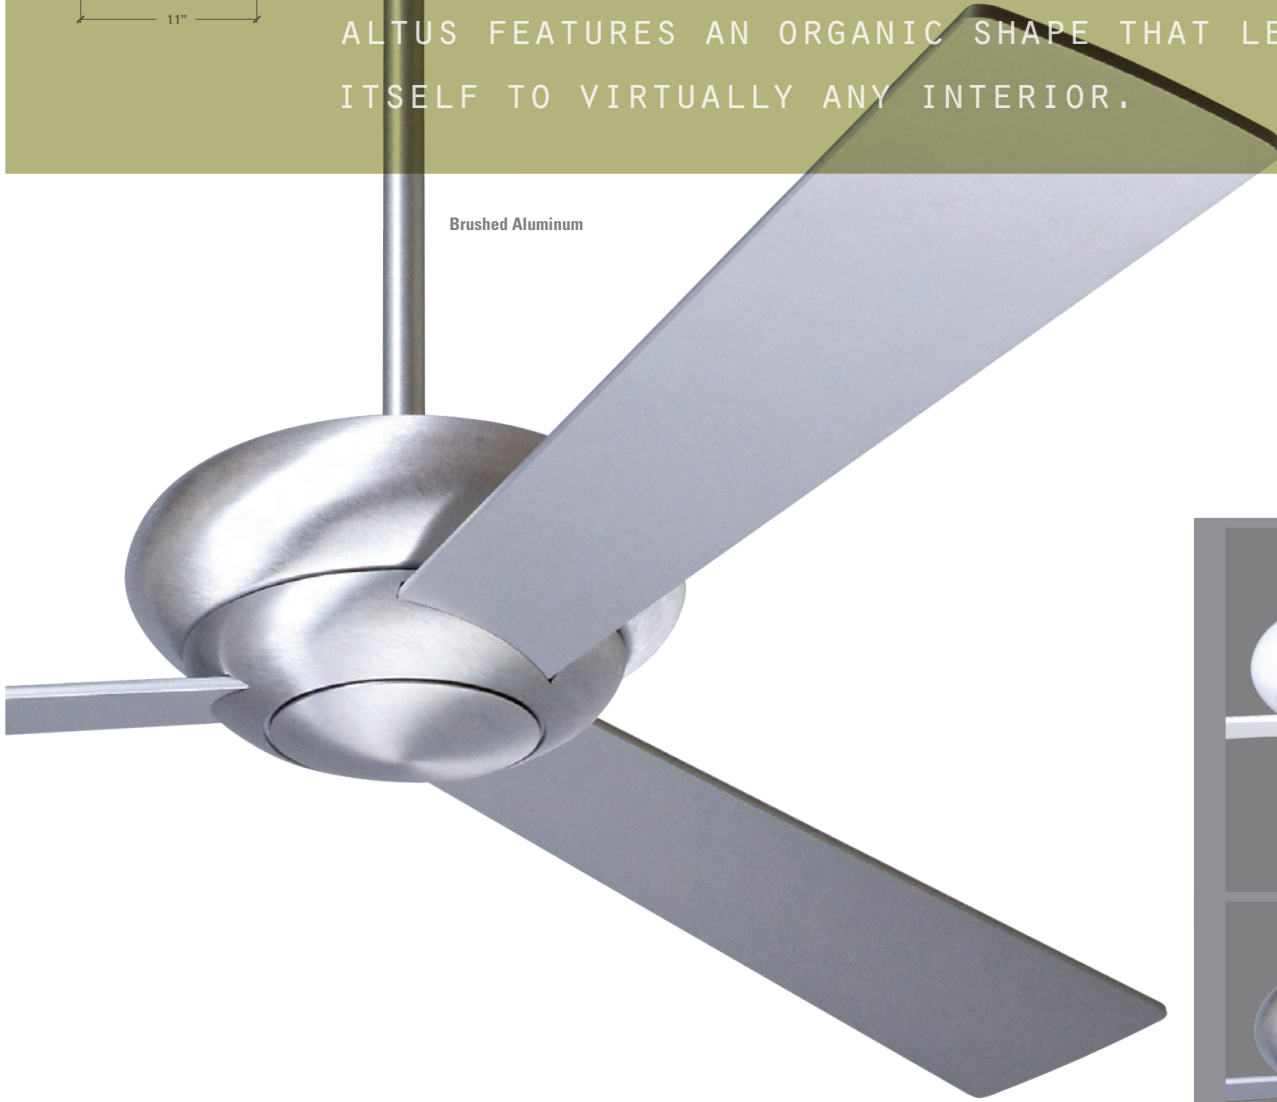

THE ALTUS FAN IS AN EXAMPLE OF RON REZEK USING SUBTRACTIVE SIMPLE FORMS TO BRING FORTH AN ATTRACTIVE AND SOPHISTICATED PRODUCT DESIGN. ARTISTICALLY COMPACT, THE ALTUS FEATURES AN ORGANIC SHAPE THAT LENDS ITSELF TO VIRTUALLY ANY INTERIOR.

Brushed Aluminum