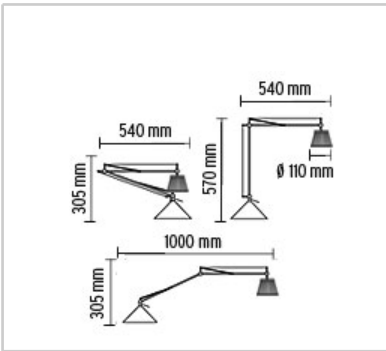

ARCHIMOON SOFT BASE

Mounting	: Base
Lamps description	: 1 x MAX 40W G9 HSGS/F
Environment	: Indoor
Finish	: Fabric, Matt silver
Technical description	: Task lamp providing direct and diffused light. Acid-etched pressed borosilicate glass internal diffuser. Plissé cloth external diffuser. Gray painted die-cast aluminum diffuser support. Gray painted assembly composed of extruded aluminum arms, steel tie rods, stainless steel springs, and 50% fiberglass reinforced, injection-molded polyamide joints. Gray painted die-cast Zamak BASE.

ELECTRICAL

Emergency	: Without
Switching	: The ON/OFF switch is a small, sleek stem of injection-molded transparent polycarbonate positioned at the base of the stem
Voltage (V)	: 220/240

PHYSICAL

Supply	: Power cord
Cord length(mm)	: 2030
Construction material	: Aluminum or Fabric
Weight (kg)	: 5,5
Minimum distance from illuminated object (mm)	: 100

Task lamp providing direct and diffused light

Reference Code

F0375000 Amber Soft

Certifications