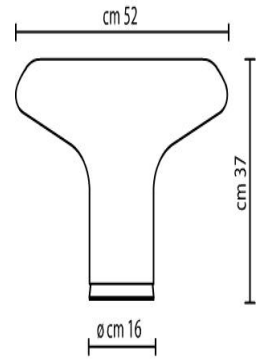

## Lesbo

A60 100W E27

Height (mm): 370  
Dimension (mm): 160

**LIVINGSPLACE**

DEFINING THE MODERN HOME

[shoplivingspace.com](http://shoplivingspace.com)