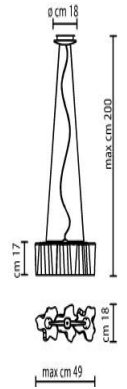

## Logico Sospensione Micro 3 in Linea

D45 60W E14

Width (mm): 180  
 Height (mm): 2000  
 Length (mm): 490  
 Dimension (mm): 180

## Logico Sospensione Mini 3 in Linea

A60 100W E27

Width (mm): 280  
 Height (mm): 2000  
 Length (mm): 660  
 Dimension (mm): 180

## Logico Sospensione 3 in Linea

150W E27  
 TC-TSE 23W E27

Width (mm): 400  
 Height (mm): 2000  
 Length (mm): 1000  
 Dimension (mm): 180

**LIVINGSPLACE**

DEFINING THE MODERN HOME

shoplivingspace.com