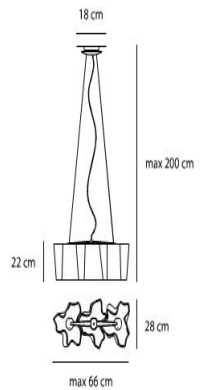

## Logico Sospensione Micro 3 in Linea

D45 60W E14

Width (mm): 180  
 Height (mm): 2000  
 Length (mm): 490  
 Dimension (mm): 180

## Logico Sospensione Mini 3 in Linea

A60 100W E27

Width (mm): 280  
 Height (mm): 2000  
 Length (mm): 660  
 Dimension (mm): 180

## Logico Sospensione 3 in Linea

150W E27  
 TC-TSE 23W E27

Width (mm): 400  
 Height (mm): 2000  
 Length (mm): 1000  
 Dimension (mm): 180

**LIVINGSPLACE**

DEFINING THE MODERN HOME

shoplivingspace.com