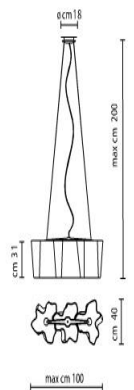

## Logico Sospensione Micro 3 in Linea

D45 60W E14

Width (mm): 180  
 Height (mm): 2000  
 Length (mm): 490  
 Dimension (mm): 180

## Logico Sospensione Mini 3 in Linea

A60 100W E27

Width (mm): 280  
 Height (mm): 2000  
 Length (mm): 660  
 Dimension (mm): 180

## Logico Sospensione 3 in Linea

150W E27  
 TC-TSE 23W E27

Width (mm): 400  
 Height (mm): 2000  
 Length (mm): 1000  
 Dimension (mm): 180

**LIVINGSPLACE**

DEFINING THE MODERN HOME

shoplivingspace.com