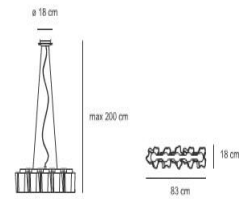

Logico suspension micro 5 on line

D45 60W E14

Logico suspension nano 5 on line

D45 60W E14

LIVINGSACE

DEFINING THE MODERN HOME

shoplivingspace.com