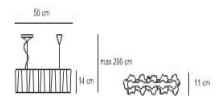

Logico suspension micro 5 on line

D45 60W E14

Logico suspension nano 5 on line

D45 60W E14

LIVINGSACE

DEFINING THE MODERN HOME

shoplivingspace.com