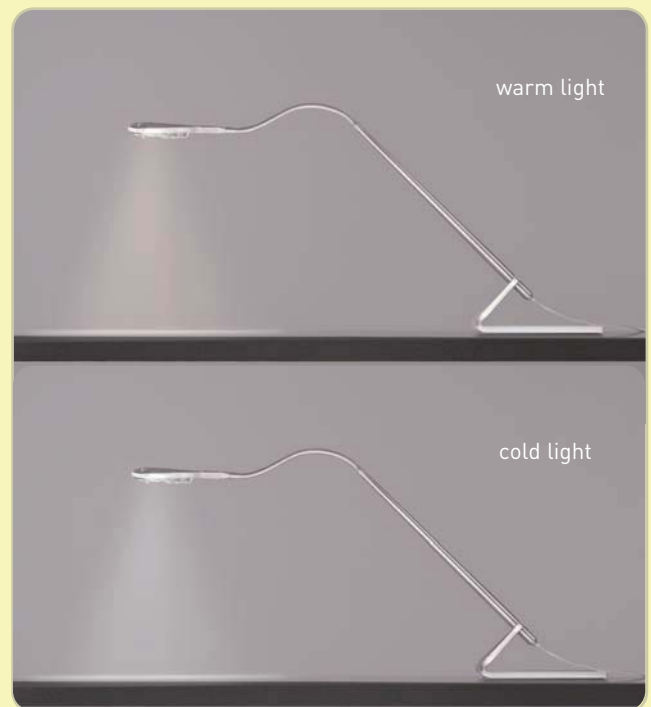

D61

LED Chip on board
5W, adapter 12V

D61 p.t.

LED Chip on board
5W, adapter 12V

wall

D61 a.

LED Chip on board
5W, adapter 12V

materials

flexible aluminium stem anodised aluminium and injection-moulded methacrylate head bent and enamelled sheet metal base and wall support

structure finishes base or wall mount

alu		alu	white		
-----	--	-----	-------	--	--