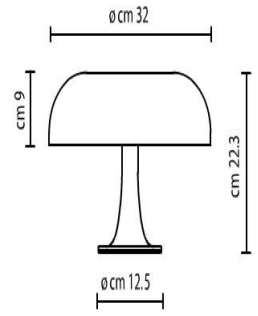

Nessino

D45 25W E14

Width (mm): 90
Length (mm): 223
Dimension (mm): 125

LIVINGSPLACE

DEFINING THE MODERN HOME

shoplivingspace.com