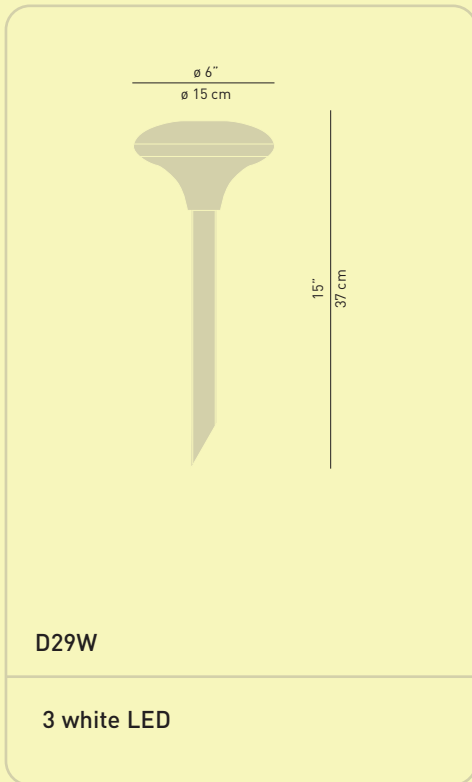

outdoor

emitted light duration:  
13-15 hours

sun exposure time  
required to recharge: 5 hours

materials

aluminium stem UV-resistant transparent methacrylate head

structure finishes

aluminium

**LIVINGSPLACE**  
DEFINING THE MODERN HOME