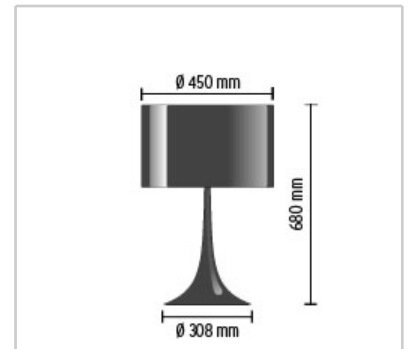

Certifications

LIVINGSPLACE

DEFINING THE MODERN HOME

shoplivingspace.com