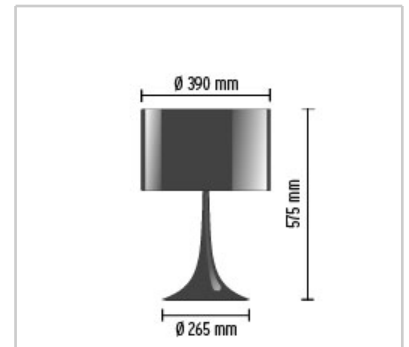

SPUN LIGHT T1

Mounting	: Table
Lamps description	: 1 x MAX 150W E27 HSGS/F
Environment	: Indoor
Finish	: Aluminum, Dark brown, Shiny black, Shiny white
Technical description	: Table/desk lamp providing diffused light. Spun metal frame and diffuser, die-cast aluminum diffuser support arms and lampholder support, painted in the colors indicated below. White, injection-molded polycarbonate diffuser supports. Sandblasted pressed glass upper diffuser screen.

ELECTRICAL

Emergency	: Without
Switching	: ON/OFF switch and 0-100% dimmer fitted on the bipolar power cord.
Voltage (V)	: 220/240

PHYSICAL

Shape	: Base round
Supply	: Power cord
Cord length(mm)	: 1700
Construction material	: Aluminum or Glass or Steel
Weight (kg)	: 4,3

Spun Light T1
design by Sebastian Wrong

Table/desk lamp providing diffused light

Reference Code

- F6610009 Shiny white
- F6610030 Shiny black
- F6610046A Dark brown
- F6610050 Aluminum

Certifications

LIVINGSPLACE

DEFINING THE MODERN HOME

shoplivingspace.com

SPUN LIGHT T2

Mounting	: Table
Lamps description	: 1 x MAX 230W E27 HSGS/F
Environment	: Indoor
Finish	: Aluminum, Dark brown, Shiny black, Shiny white
Technical description	: Table/desk lamp providing diffused light. Spun metal frame and diffuser, die-cast aluminum diffuser support arms and lampholder support, painted in the colors indicated below. White, injection-molded polycarbonate diffuser supports. Sandblasted pressed glass upper diffuser screen.