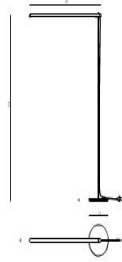

reading

T16 13W G5

Height (mm): 1390
Length (mm): 850
Dimension (mm): 230

Talac lettura LED

LED 0.1W Special base

Height (mm): 1390
Length (mm): 850
Dimension (mm): 230

LIVINGSPLACE

DEFINING THE MODERN HOME