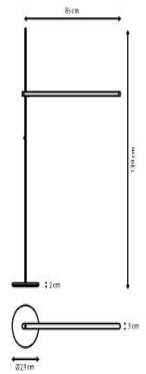

reading

T16 13W G5

Height (mm): 1390
Length (mm): 850
Dimension (mm): 230

Talac lettura LED

LED 0.1W Special base

Height (mm): 1390
Length (mm): 850
Dimension (mm): 230

LIVINGSPLACE

DEFINING THE MODERN HOME