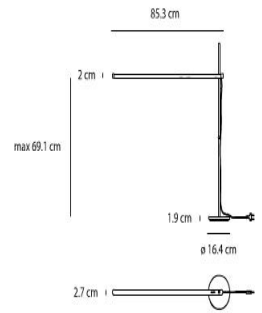

Talak tavolo LED

LED 0.1W Special base

Height (mm): 690
Length (mm): 850
Dimension (mm): 160

Talak tavolo

T16 13W G5

Height (mm): 691
Length (mm): 853
Dimension (mm): 164

LIVINGSPLACE

DEFINING THE MODERN HOME

shoplivingspace.com

morsetto

T16 13W G5

LED 0.1W Special base

Height (mm): 691
Length (mm): 853
Dimension (mm): 164

LIVINGSPLACE

DEFINING THE MODERN HOME

shoplivingspace.com