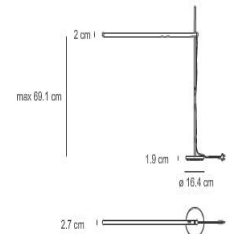

Talak tavolo LED

LED 0.1W Special base

Height (mm): 690
Length (mm): 850
Dimension (mm): 160

Talak tavolo

T16 13W G5

Height (mm): 691
Length (mm): 853
Dimension (mm): 164

LIVINGSPLACE

DEFINING THE MODERN HOME

shoplivingspace.com

morsetto

T16 13W G5

LED 0.1W Special base

Height (mm): 691
Length (mm): 853
Dimension (mm): 164

LIVINGSPLACE

DEFINING THE MODERN HOME

shoplivingspace.com