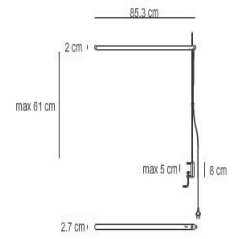

Talak tavolo LED

LED 0.1W Special base

Height (mm): 690
Length (mm): 850
Dimension (mm): 160

Talak tavolo

T16 13W G5

Height (mm): 691
Length (mm): 853
Dimension (mm): 164

LIVINGSPLACE

DEFINING THE MODERN HOME

shoplivingspace.com

morsetto

T16 13W G5

LED 0.1W Special base

Height (mm): 691
Length (mm): 853
Dimension (mm): 164

LIVINGSPLACE

DEFINING THE MODERN HOME

shoplivingspace.com