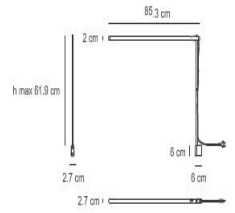

Wall

T16 13W G5

LED 0.1W Special base

Height (mm): 691
Length (mm): 853
Dimension (mm): 164

LIVINGSPLACE

DEFINING THE MODERN HOME

shoplivingspace.com