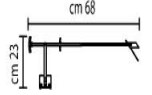

Plus

QT12 50W GY6.35

Width (mm): 110
Height (mm): 1190

X30

QT12 50W GY6.35

Width (mm): 110
Height (mm): 1190

35

QT12 35W GY6.35

Width (mm): 100
Height (mm): 1000

Plus

QT12 50W GY6.35

Width (mm): 110
Height (mm): 1190

LIVINGSPLACE

DEFINING THE MODERN HOME

shoplivingspace.com

Tizio Micro

QT9 20W G4

Height (mm): 760
Dimension (mm): 90

LIVINGSPLACE

DEFINING THE MODERN HOME

shoplivingspace.com