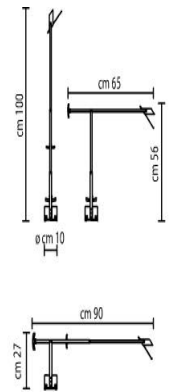

Plus

QT12 50W GY6.35

Width (mm): 110
Height (mm): 1190

X30

QT12 50W GY6.35

Width (mm): 110
Height (mm): 1190

35

QT12 35W GY6.35

Width (mm): 100
Height (mm): 1000

Plus

QT12 50W GY6.35

Width (mm): 110
Height (mm): 1190

LIVINGSPLACE

DEFINING THE MODERN HOME

shoplivingspace.com

Tizio Micro

QT9 20W G4

Height (mm): 760
Dimension (mm): 90

LIVINGSPLACE

DEFINING THE MODERN HOME

shoplivingspace.com