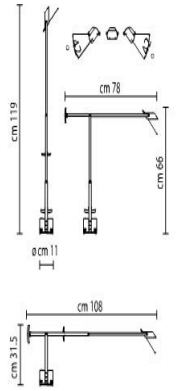

Plus

QT12 50W GY6.35

Width (mm): 110
Height (mm): 1190

X30

QT12 50W GY6.35

Width (mm): 110
Height (mm): 1190

35

QT12 35W GY6.35

Width (mm): 100
Height (mm): 1000

Plus

QT12 50W GY6.35

Width (mm): 110
Height (mm): 1190

LIVINGSPLACE

DEFINING THE MODERN HOME

shoplivingspace.com

Tizio Micro

QT9 20W G4

Height (mm): 760
Dimension (mm): 90

LIVINGSPLACE

DEFINING THE MODERN HOME

shoplivingspace.com