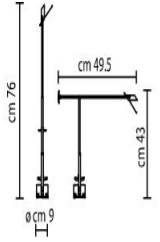

Plus

QT12 50W GY6.35

Width (mm): 110
Height (mm): 1190

X30

QT12 50W GY6.35

Width (mm): 110
Height (mm): 1190

35

QT12 35W GY6.35

Width (mm): 100
Height (mm): 1000

Plus

QT12 50W GY6.35

Width (mm): 110
Height (mm): 1190

LIVINGSPLACE

DEFINING THE MODERN HOME

shoplivingspace.com

Tizio Micro

QT9 20W G4

Height (mm): 760
Dimension (mm): 90

LIVINGSPLACE

DEFINING THE MODERN HOME

shoplivingspace.com