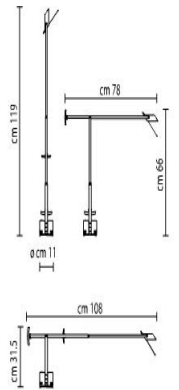

Plus

QT12 50W GY6.35

Width (mm): 110
Height (mm): 1190

X30

QT12 50W GY6.35

Width (mm): 110
Height (mm): 1190

35

QT12 35W GY6.35

Width (mm): 100
Height (mm): 1000

Plus

QT12 50W GY6.35

Width (mm): 110
Height (mm): 1190

LIVINGSPLACE

DEFINING THE MODERN HOME

shoplivingspace.com

Tizio Micro

QT9 20W G4

Height (mm): 760
Dimension (mm): 90

LIVINGSPLACE

DEFINING THE MODERN HOME

shoplivingspace.com