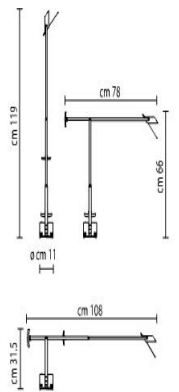

Plus

QT12 50W GY6.35

Width (mm): 110
Height (mm): 1190

X30

QT12 50W GY6.35

Width (mm): 110
Height (mm): 1190

35

QT12 35W GY6.35

Width (mm): 100
Height (mm): 1000

Plus

QT12 50W GY6.35

Width (mm): 110
Height (mm): 1190

LIVINGSPLACE

DEFINING THE MODERN HOME

shoplivingspace.com

Tizio Micro

QT9 20W G4

Height (mm): 760
Dimension (mm): 90

LIVINGSPLACE

DEFINING THE MODERN HOME

shoplivingspace.com